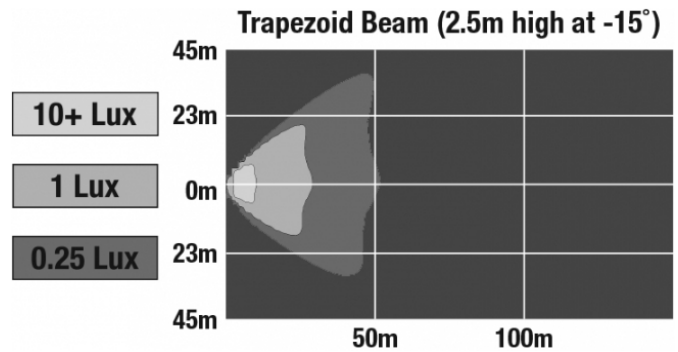

LED Work Lights - Model 880 XD

PHOTOMETRIC SPECIFICATIONS

Raw Lumen Output	1,680
Effective Lumen Output	900
Nominal LED Color Temperature	5000 K
Beam Pattern(s)	Forward Lighting - Trapezoid

APPLICATIONS

PRODUCT WARNINGS