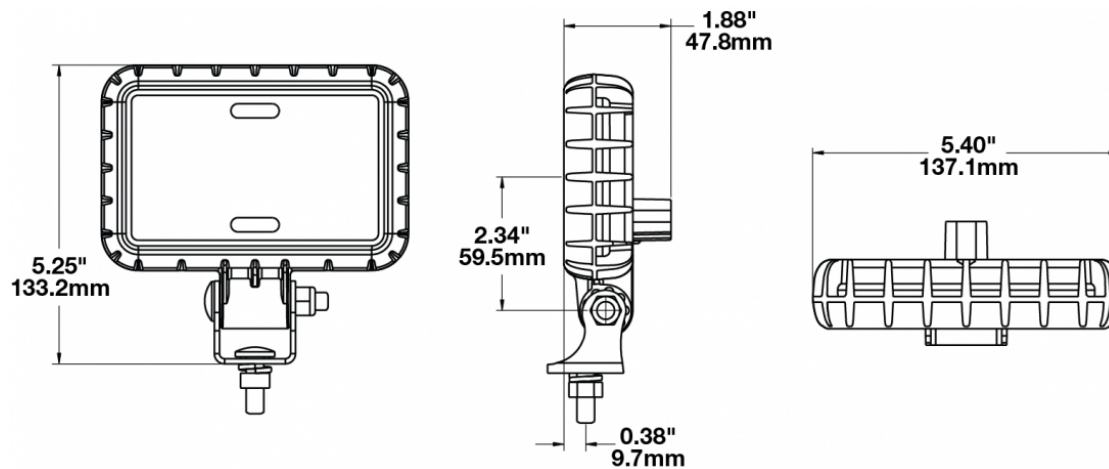

LED Work Lights - Model 880 XD

PRODUCT INFORMATION

Description	12-24V LED Work Light with Trapezoid Beam Pattern
Height	133.35 mm / 5.25 in
Width	137.16 mm / 5.4 in
Depth	47.75 mm / 1.88 in
Shape	Rectangular
Outer Lens Material	Polycarbonate
Outer Lens Color	Clear
Housing Material	Polycarbonate
Housing Color	Black
Mounting Hardware Description	(x1) 5/16"-18 x 1.00" Mounting Bolt
Mounting Type	Universal Pedestal Mount
Minimum Operating Temperature	-40 °C / -40 °F
Maximum Operating Temperature	65 °C / 149 °F
Connector or Wiring	Integrated 2-Pin Deutsch Weather-Proof Socket (DT04-2P)
Mating Connector	2-Pin Deutsch Weather-Proof Plug (DT06-2S)
Product Weight	0.82 lbs / 0.37 kgs
Shipping Weight	1.16 lbs / 0.53 kgs

PRODUCT DIMENSIONS

ELECTRICAL SPECIFICATIONS

Input Voltage	12-24V DC
Operating Voltage	9-32V DC
Transient Spike Protection	330V Peak @ 1 HZ-100 Pulses
Red Wire	Positive
Black Wire	Negative
Current Draw	1.30A @ 12V DC 0.70A @ 24V DC

LED Work Lights - Model 880 XD

PHOTOMETRIC SPECIFICATIONS

Raw Lumen Output	1,680
Effective Lumen Output	900
Nominal LED Color Temperature	5000 K
Beam Pattern(s)	Forward Lighting - Trapezoid

APPLICATIONS

PRODUCT WARNINGS